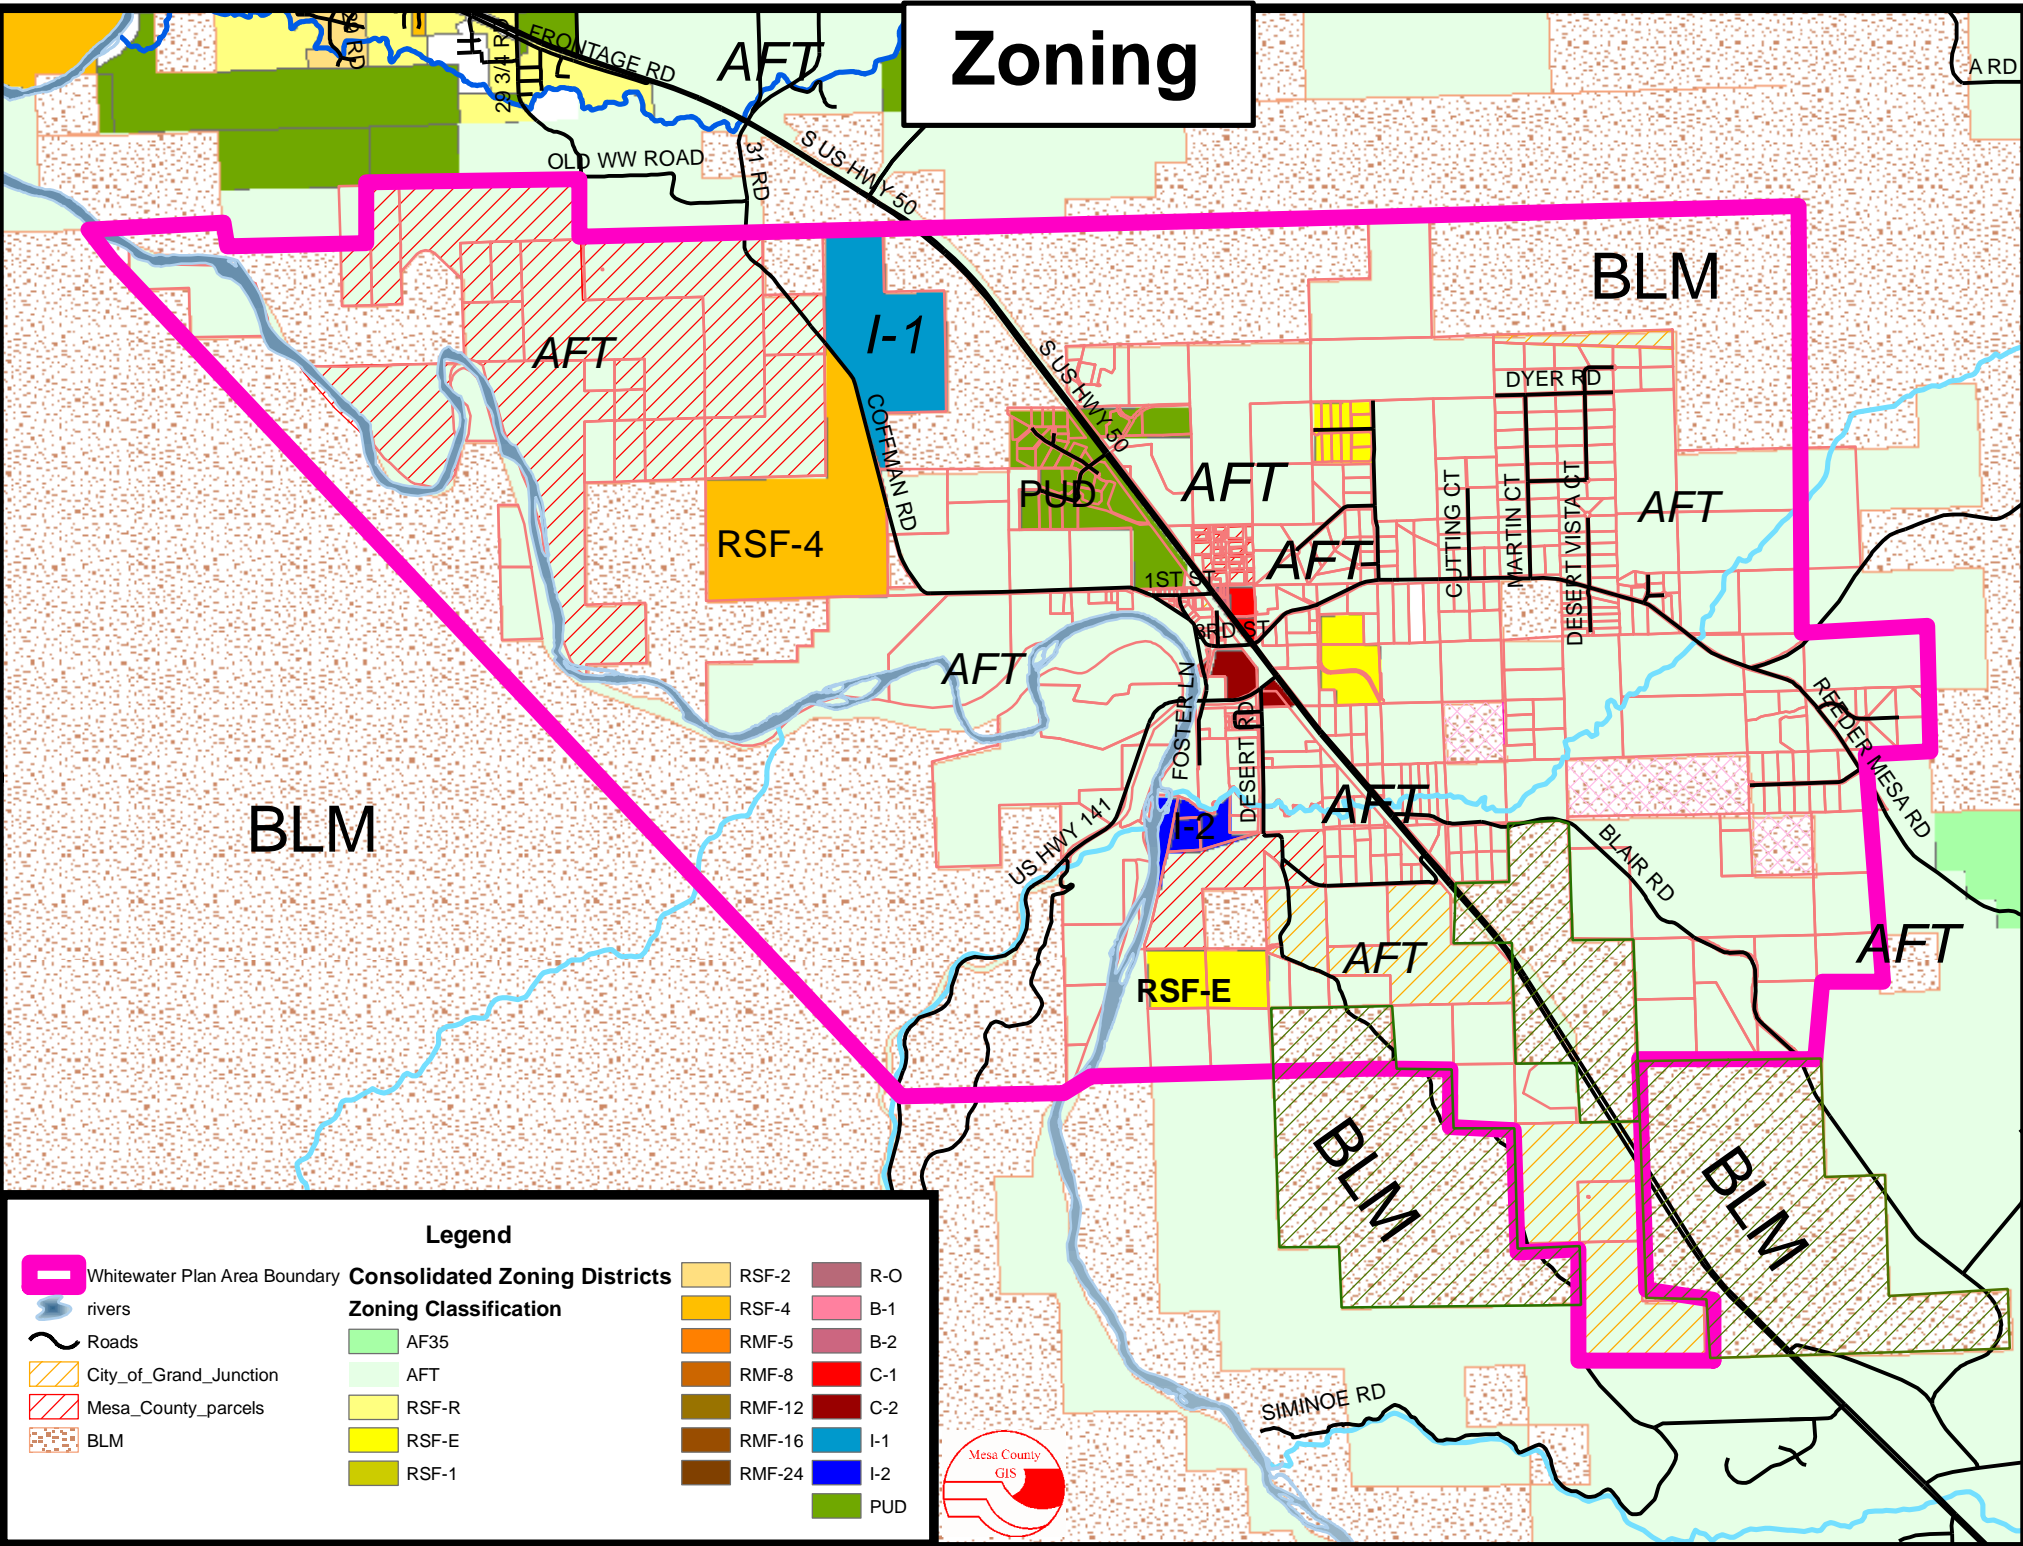

Zoning

Legend

- Whitewater Plan Area Boundary
- rivers
- Roads
- City_of_Grand_Junction
- Mesa_County_parcel
- BLM

Consolidated Zoning Districts

RSF-2	R-O
RSF-4	B-1
RMF-5	B-2
RMF-8	C-1
RMF-12	C-2
RMF-16	I-1
RMF-24	I-2
	PUD

Zoning Classification

AF35
AFT
RSF-R
RSF-E
RSF-1