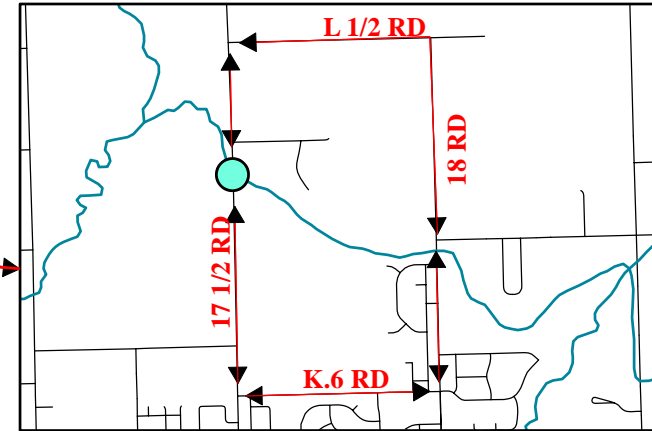

# Vicinity Map -- Fruita, CO

## Detail

**1220 17 1/2 Road  
Bridge replacement  
12/21/2011 -- 02/10/2012**

 **ROAD CLOSURE**

**DETOUR**