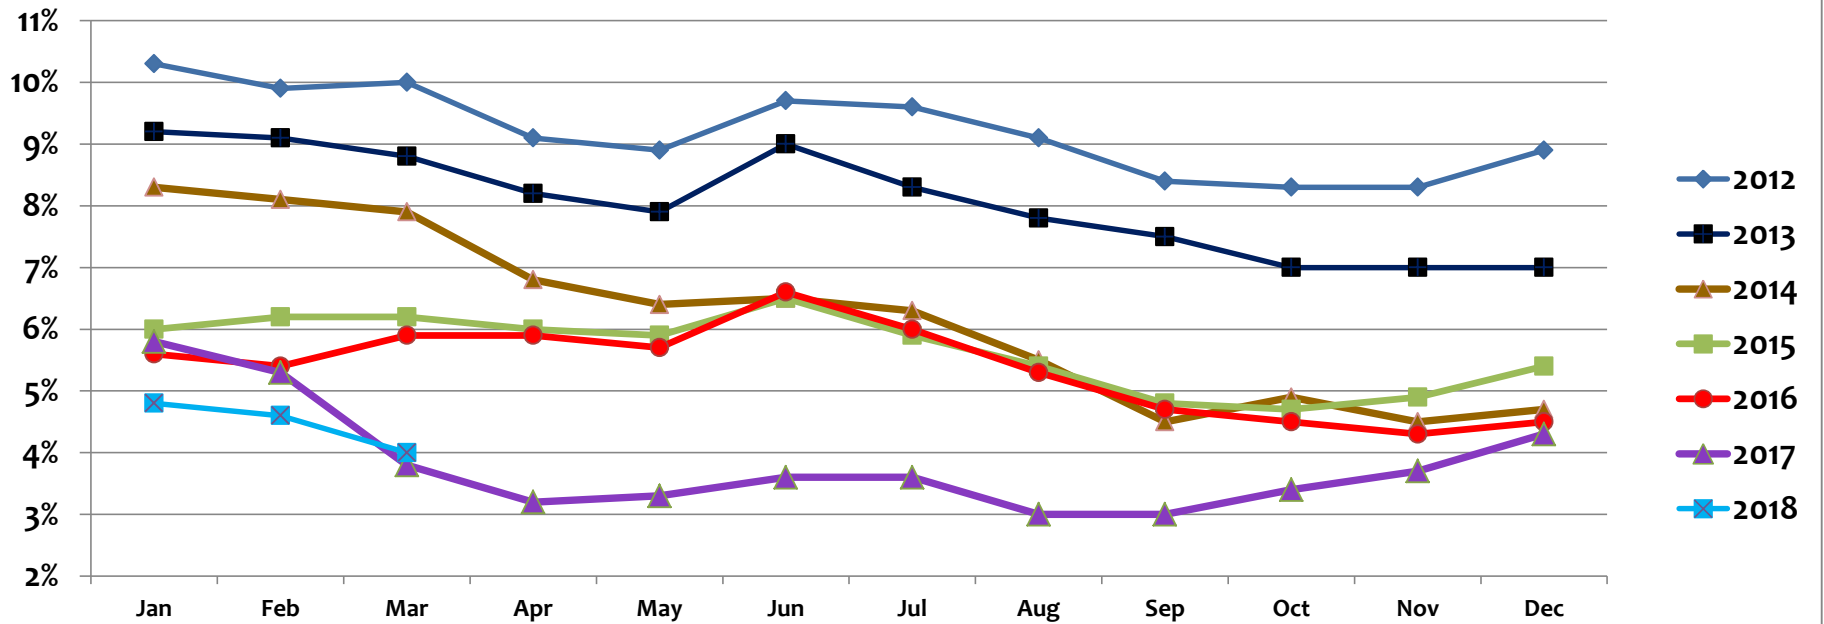

### Mesa County Unemployment Rates

Source: Colorado Department of Labor